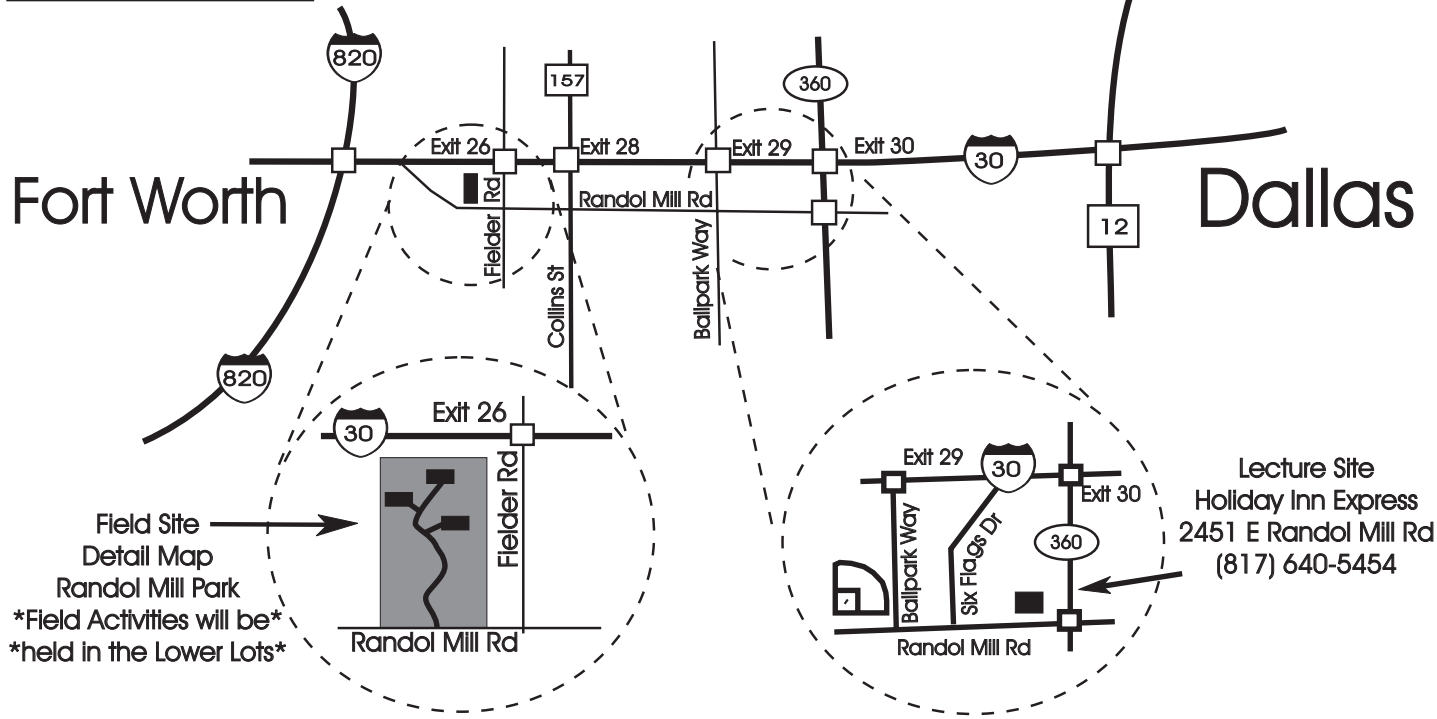

Directions from
Lecture to Field:
Exit the Holiday Inn, turn right,
travel west on Randol Mill Rd
approximately 4 miles,
turn right into park,
field site is in parking lot,
near end of road

Arlington, TX Smoke School

Lecture Site
Holiday Inn Express
2451 E Randol Mill Rd
(817) 640-5454

Field Site
Detail Map
Randol Mill Park
Field Activities will be
held in the Lower Lots