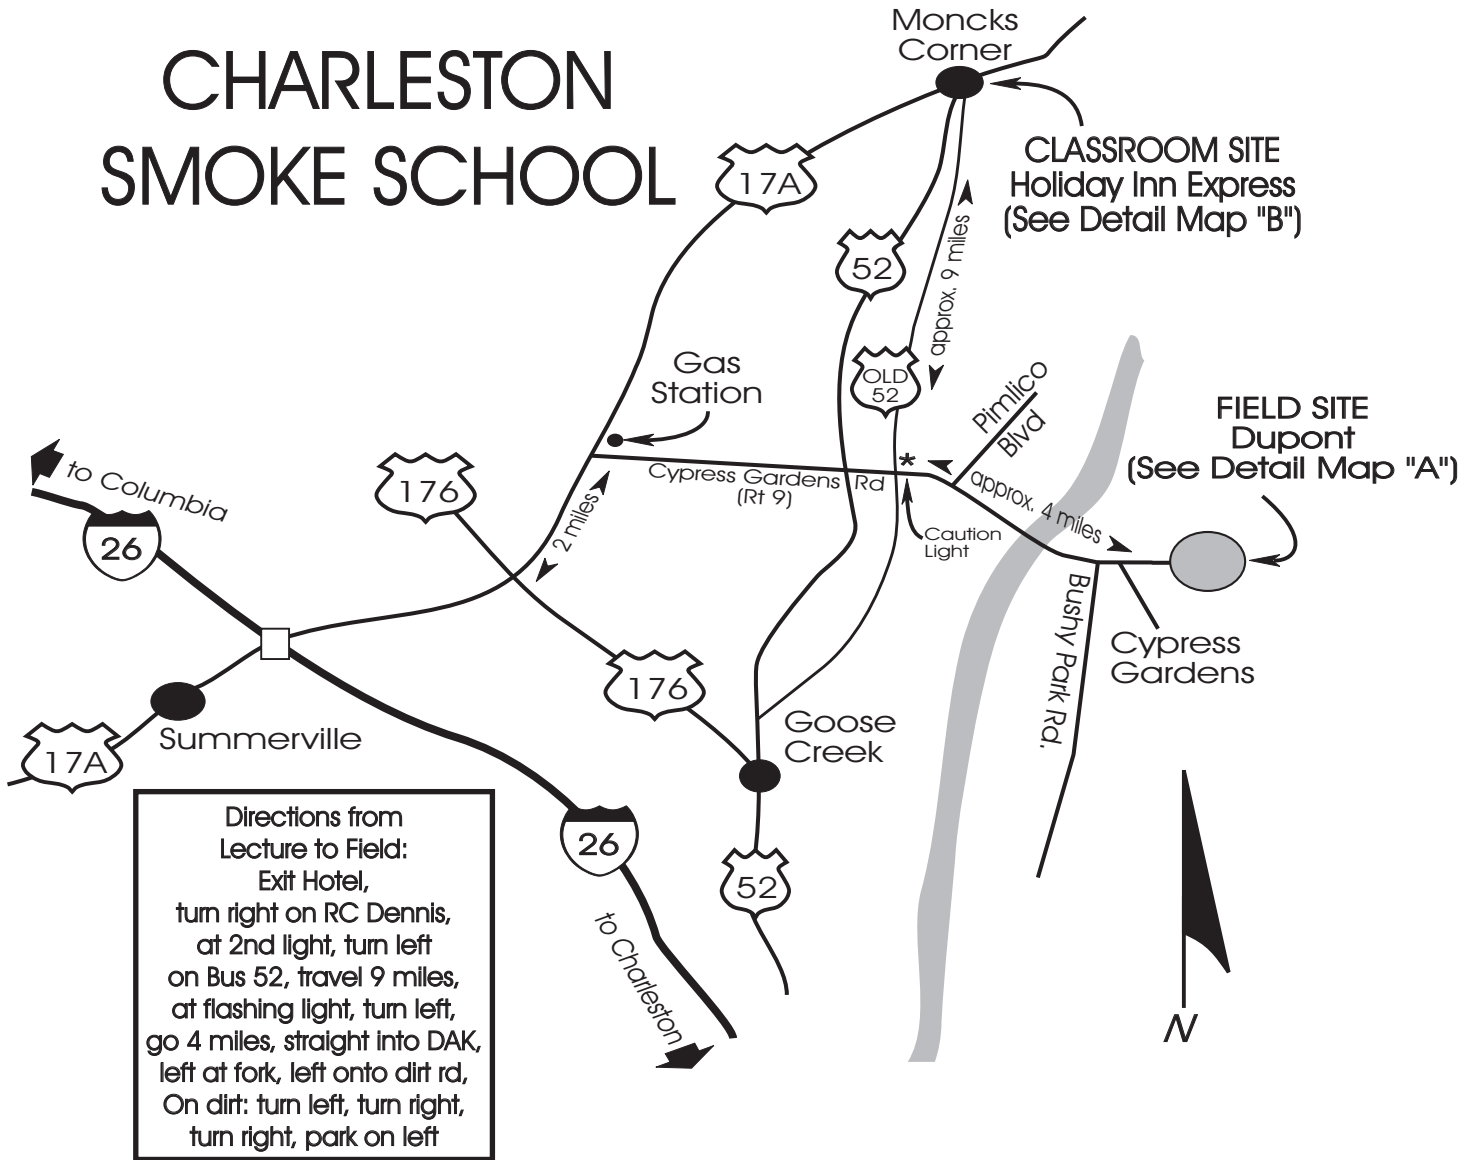

CHARLESTON SMOKE SCHOOL

DETAIL MAP "A"
Field Site - Dupont

DETAIL MAP "B"
Classroom Site - Holiday Inn