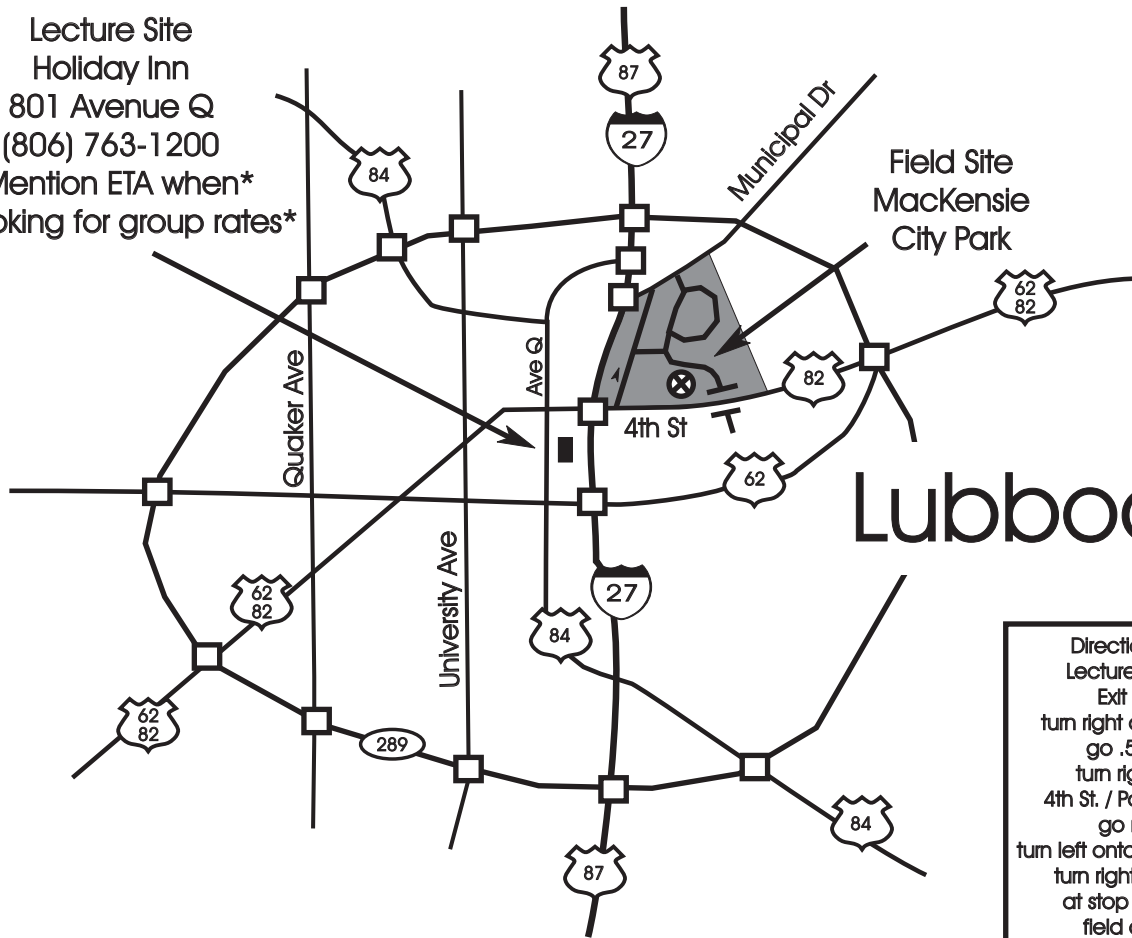

Lecture Site
Holiday Inn
801 Avenue Q
(806) 763-1200
Mention ETA when
booking for group rates

Lubbock, TX

Directions from
Lecture to Field:
Exit hotel,
turn right onto Ave Q,
go .5 miles,
turn right onto
4th St. / Parkway Ave,
go miles,
turn left onto service road,
turn right into park,
at stop turn right,
field on right