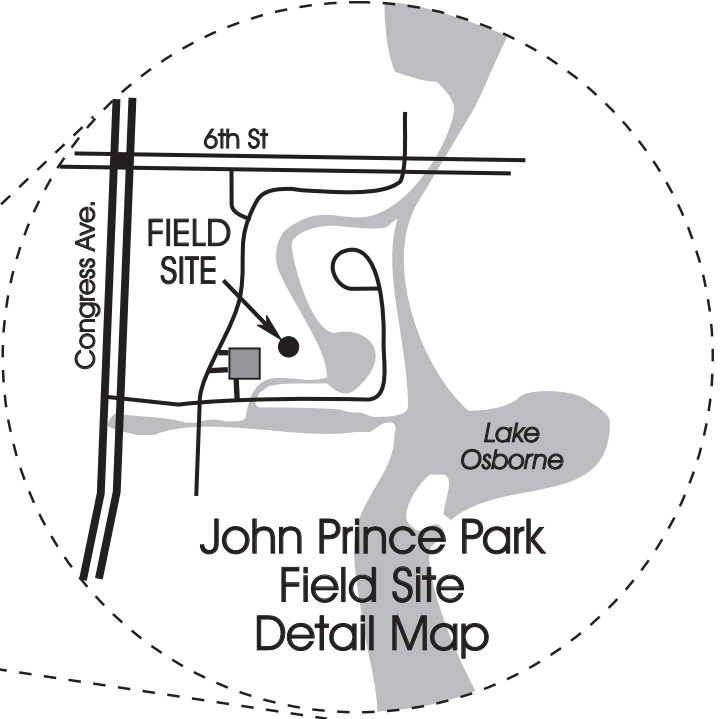

WEST PALM BEACH SMOKE SCHOOL

DETAIL MAP

John Prince Park Field Site Detail Map

LECTURE SITE
 Hampton Inn
 Boynton Beach
 1475 West Gateway Blvd
 (561) 369-0018

Directions from
 Classroom to Field Site:
 Exit hotel,
 turn right onto Gateway,
 turn right at light onto Congress,
 travel North 5 miles,
 turn right into park,
 at stop turn left,
 parking on right