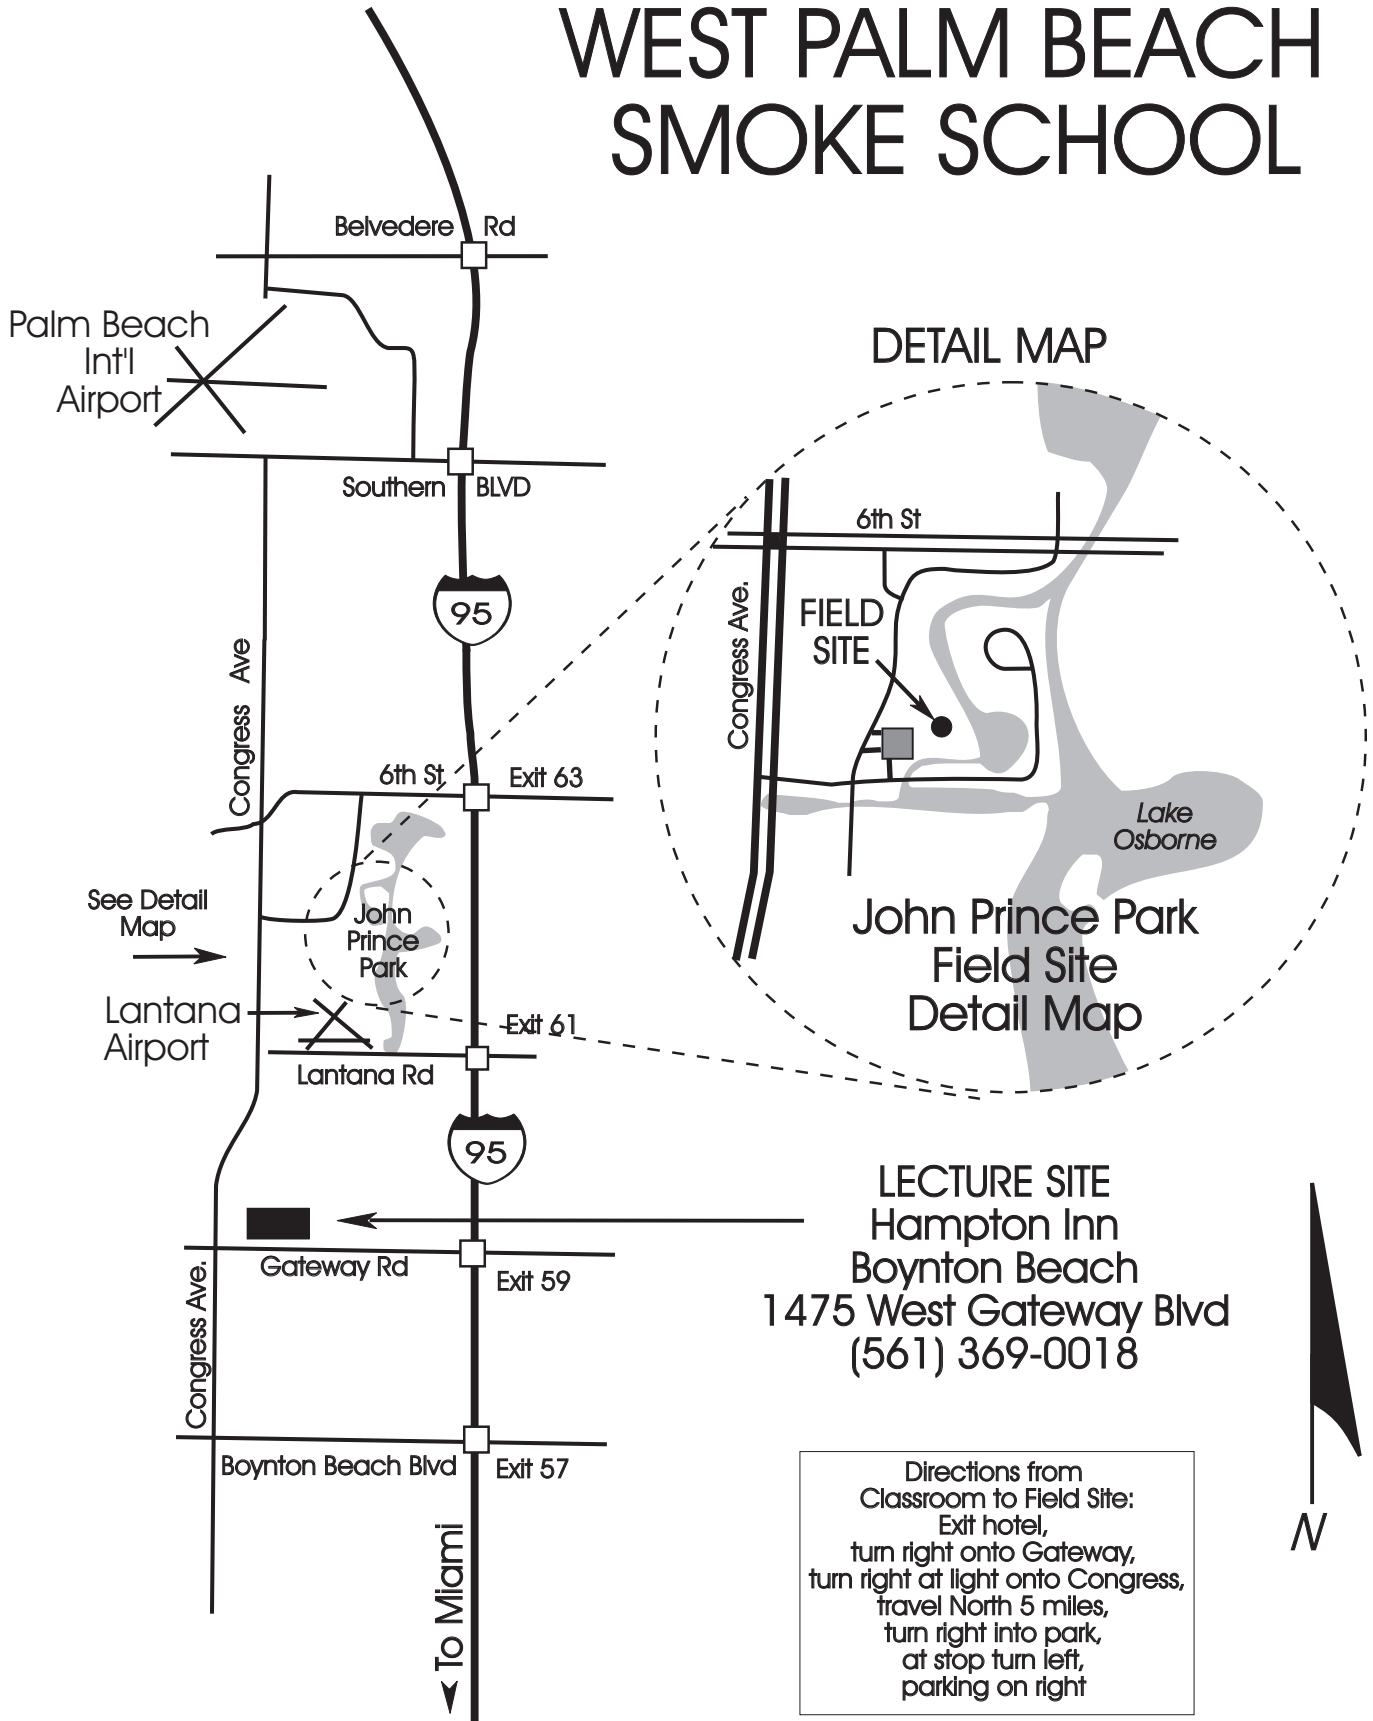

WEST PALM BEACH SMOKE SCHOOL

DETAIL MAP

John Prince Park Field Site Detail Map

LECTURE SITE
 Hampton Inn
 Boynton Beach
 1475 West Gateway Blvd
 (561) 369-0018

Directions from
 Classroom to Field Site:
 Exit hotel,
 turn right onto Gateway,
 turn right at light onto Congress,
 travel North 5 miles,
 turn right into park,
 at stop turn left,
 parking on right